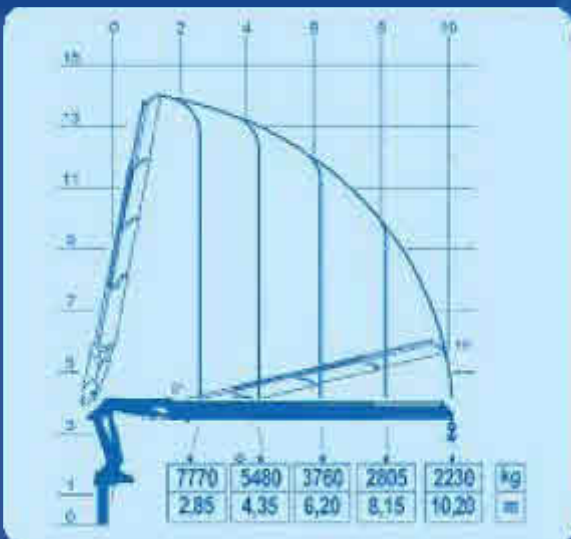

SOUTHERN CRANES & ACCESS

SOUTHERN CONTRACT LIFTING

LORRY LOADER (HIAB)

- 12 TONNE PAY-LOAD
- FOLD DOWN RAMP FOR EASY LOADING AND UNLOADING OF PLANT
- REMOTE CONTROLLED CRANE FOR EASY OPERATION

WEST SUSSEX DEPOT