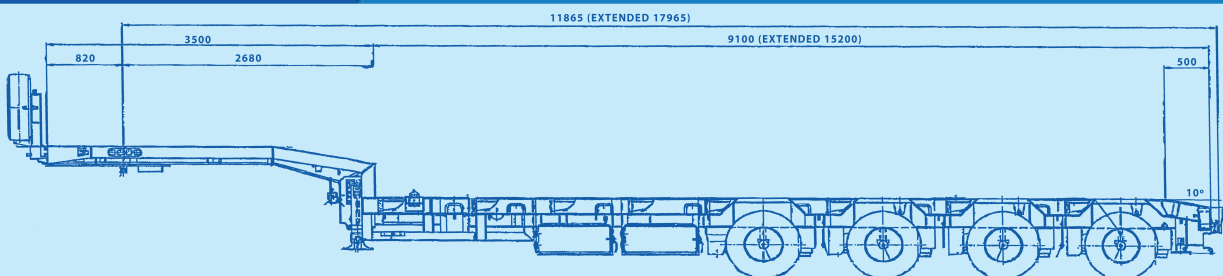

# HEAVY HAULAGE & LOW LOADER HIRE

- UP TO 58 TON CARRYING CAPACITY
- EXTENDABLE TRAILER
- FULLY POWERED ALL WHEEL STEERING

**WEST SUSSEX DEPOT**

**TEL: 01798 875988**

**FAX: 01798 875989**

**sales@southerncranes.co.uk**