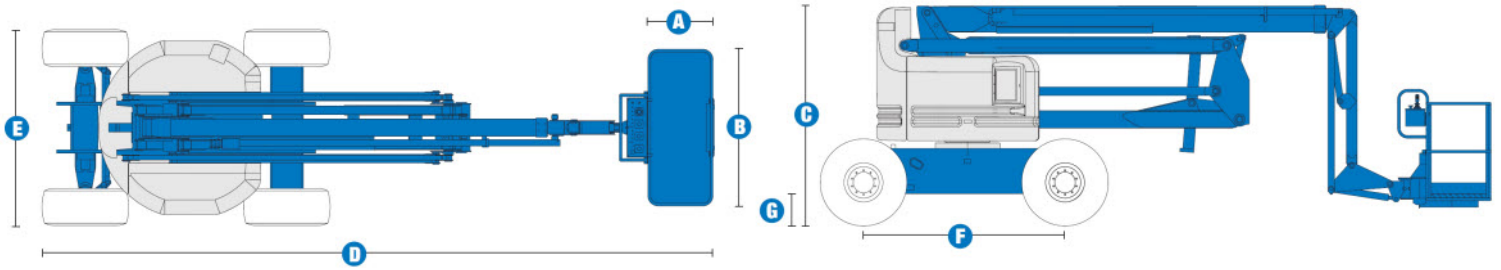

SOUTHERN *CRANES & ACCESS*

SOUTHERN *CONTRACT LIFTING*

GENIE Z60/34

SELF PROPELLED ARTICULATING BOOM

WEST SUSSEX DEPOT
TEL: 01798 875988
FAX: 01798 875989
sales@southerncranes.co.uk

www.southerncranes.co.uk

LONDON DEPOT
TEL: 0208 6831188
FAX: 0208 683 1199
southernlifting@fiscali.co.uk

GENIE Z-60/34

MEASUREMENTS	US	METRIC
Max. working height	66ft 4in	20.39m
Max. horizontal reach	36ft 3in	11.05m
Up & over clearance max	27ft	8.23m
Platform length (A)	2ft 6in	0.76m
Platform Width (B)	6ft	1.83m
Height- Stowed (C)	8ft 10in	2.69m
Length- Stowed (D)	26ft 9in	8.15m
Width (E)	8ft 1in	2.16m
Wheelbase (F)	8ft 3in	2.51m
Ground Clearance (G)	1ft 4in	0.41m

PRODUCTIVITY		
Lift capacity	500lbs	227kg
Platform Rotation	180°	
Vertical jib rotation	90°	
Turntable rotation	360° continuous	
Turntable tail swing	Zero	
Drive speed- stowed	3.0 mph	4.8 km/h
Drive speed- raised	0.68mph	1.1km/h
Gradeability	25%	25%
Turning radius- inside	10ft	3.04m
Turning radius- outside	19ft 11in	6.07m
Controls	12v DC proportional	
Tyres	385/65 D19.5, 12ply	