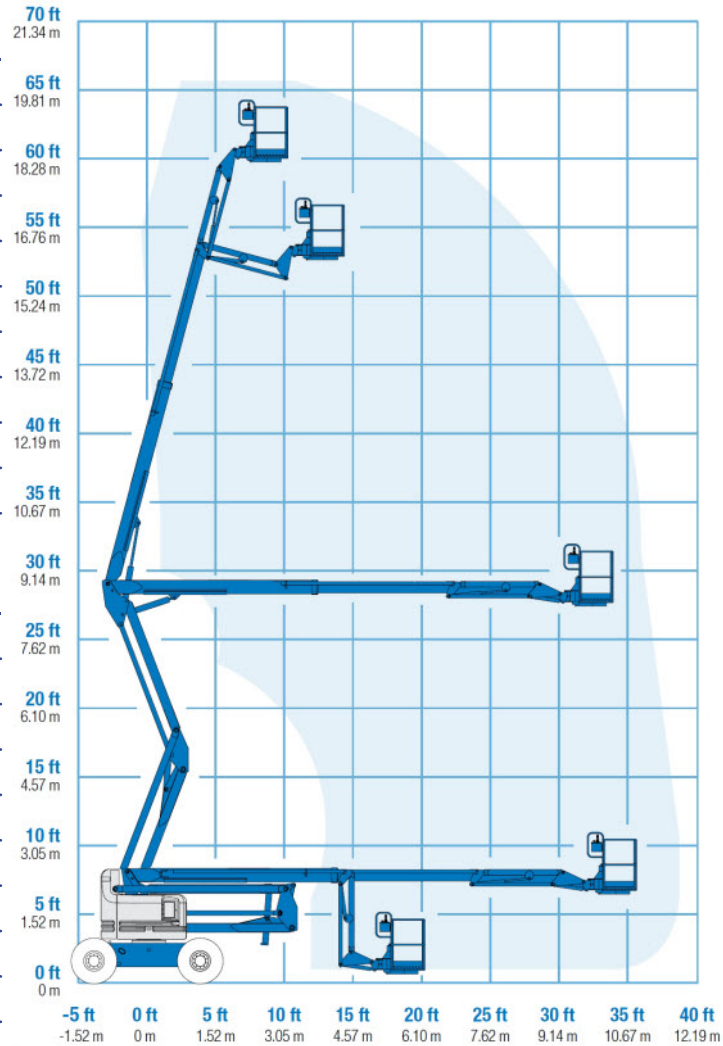

SOUTHERN *CRANES & ACCESS*

SOUTHERN *CONTRACT LIFTING*

GENIE Z60/34

SELF PROPELLED ARTICULATING BOOM

WEST SUSSEX DEPOT
TEL: 01798 875988
FAX: 01798 875989
sales@southerncranes.co.uk

www.southerncranes.co.uk

LONDON DEPOT
TEL: 0208 6831188
FAX: 0208 683 1199
southernlifting@fiscali.co.uk

GENIE Z-60/34

MEASUREMENTS	US	METRIC
Max. working height	66ft 4in	20.39m
Max. horizontal reach	36ft 3in	11.05m
Up & over clearance max	27ft	8.23m
Platform length (A)	2ft 6in	0.76m
Platform Width (B)	6ft	1.83m
Height- Stowed (C)	8ft 10in	2.69m
Length- Stowed (D)	26ft 9in	8.15m
Width (E)	8ft 1in	2.16m
Wheelbase (F)	8ft 3in	2.51m
Ground Clearance (G)	1ft 4in	0.41m

PRODUCTIVITY		
Lift capacity	500lbs	227kg
Platform Rotation	180°	
Vertical jib rotation	90°	
Turntable rotation	360° continuous	
Turntable tail swing	Zero	
Drive speed- stowed	3.0 mph	4.8 km/h
Drive speed- raised	0.68mph	1.1km/h
Gradeability	25%	25%
Turning radius- inside	10ft	3.04m
Turning radius- outside	19ft 11in	6.07m
Controls	12v DC proportional	
Tyres	385/65 D19.5, 12ply	