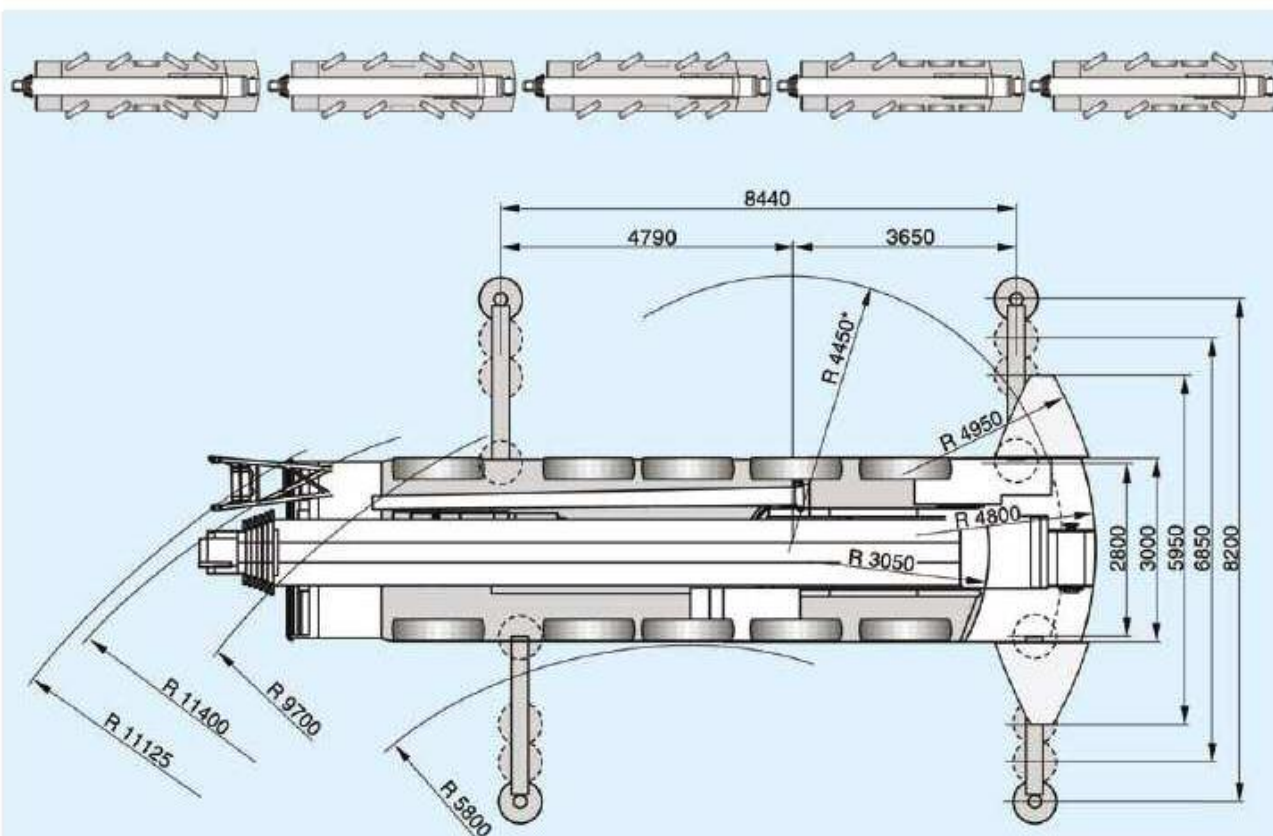

LONDON DEPOT

TEL: 0208 683 1188

FAX: 0208 683 1199

southernlifting@tiscali.co.uk

WORKING RANGES MAIN BOOM

WEST SUSSEX DEPOT
TEL: 01798 875988 FAX: 01798 875989
sales@southerncranes.co.uk

TEREX DEMAG AC 200-1

Duties with reduced outrigger base on request

* with 9 t counterweight

LONDON DEPOT
TEL: 0208 683 1188 FAX: 0208 683 1199
southernlifting@tiscali.co.uk

TEREX DEMAG AC 200-1

WINTERFIELDS FARM, WIGGONHOLT, PULBOROUGH
WEST SUSSEX RH20 2EJ