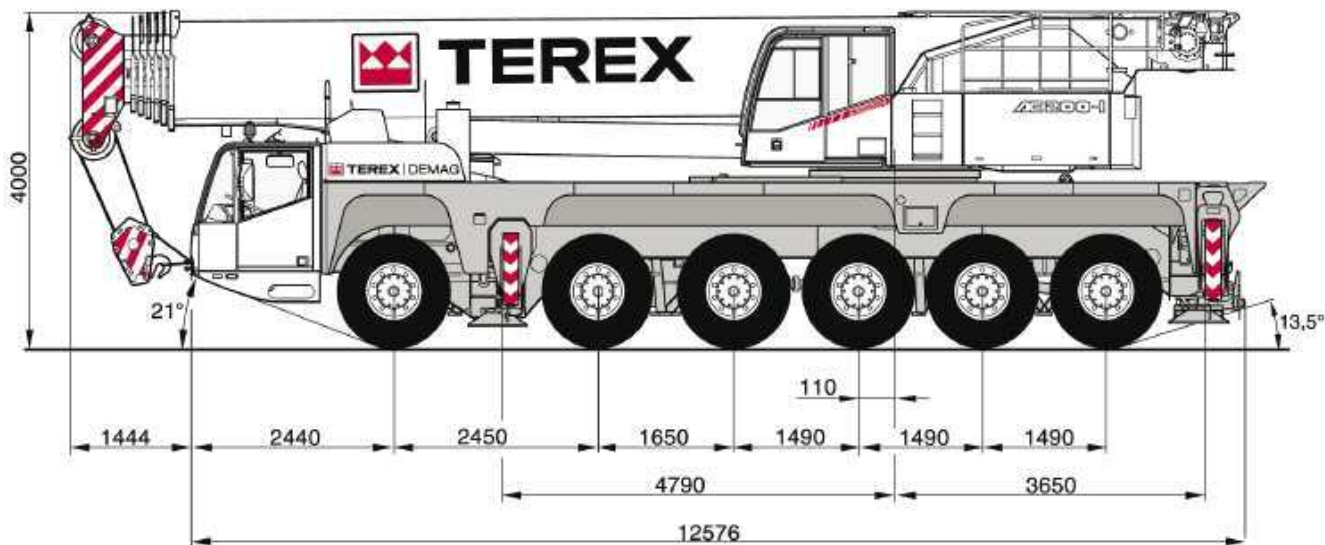

Duties with reduced outrigger base on request

* with 9 t counterweight

LONDON DEPOT
TEL: 0208 683 1188 FAX: 0208 683 1199
southernlifting@tiscali.co.uk

TEREX DEMAG AC 200-1

WINTERFIELDS FARM, WIGGONHOLT, PULBOROUGH
WEST SUSSEX RH20 2EJ