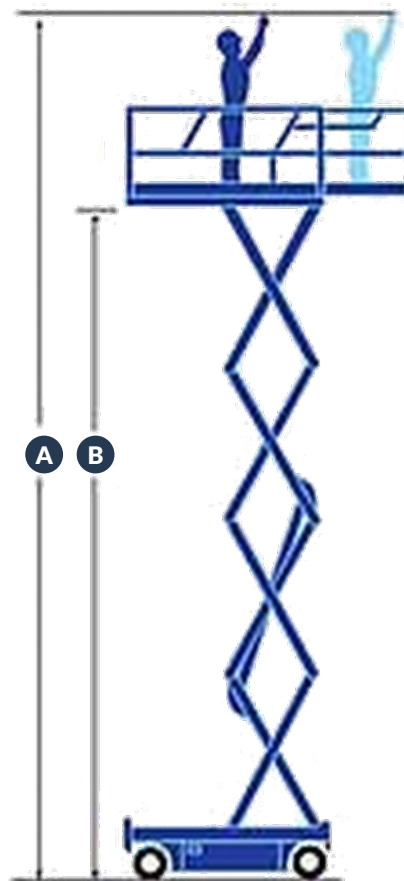

Upright X32

Measurements

Max. working height A	11.8 m
Max. platform height B	9.75 m
Max. drive height.....	9.75 m
Platform capacity (SWL).....	340 kg
Platform size (deck extended).....	1.17 m x 3.2 m
Width C	1.22 m
Stowed height D	2.25 m
- with guardrails lowered.....	1.88 m
Stowed length E	2.35 m
Gross weight.....	2,486 kg

Performance

Drive speed max.	3.2 km/h
- with platform raised	1.0 km/h
Gradeability.....	12°/22%
Inside turning radius.....	0.2 m
Ground clearance.....	89 mm
Lift speed - raise / lower.....	65/40 sec
Battery charger.....	25A, 110/220V AC
Control system.....	one-hand proportional joystick

Drive system: dual front wheel hydraulic motors.
381 mm diameter solid rubber, non-marking tyres.
Parking brake: dual, spring-applied hydraulic release.

Power source

24V hp DC electric motor
or
4x 6V 220 Ah batteries

Southern Cranes & Access Ltd

Pollards Way, Southwater, Horsham, RH13 9AQ

Access hire: 01403 339105 . Crane hire: 01403 790874
sales@southerncranes.co.uk . www.southerncranes.co.uk

15 September 2016