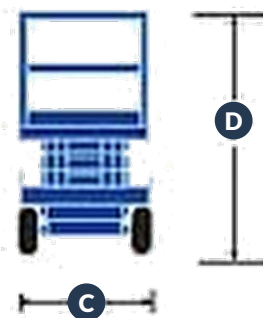

Upright X32

Measurements

Max. working height A	11.8 m
Max. platform height B	9.75 m
Max. drive height.....	9.75 m
Platform capacity (SWL).....	340 kg
Platform size (deck extended).....	1.17 m x 3.2 m
Width C	1.22 m
Stowed height D	2.25 m
- with guardrails lowered.....	1.88 m
Stowed length E	2.35 m
Gross weight.....	2,486 kg

Performance

Drive speed max.	3.2 km/h
- with platform raised	1.0 km/h
Gradeability.....	12°/22%
Inside turning radius.....	0.2 m
Ground clearance.....	89 mm
Lift speed - raise / lower.....	65/40 sec
Battery charger.....	25A, 110/220V AC
Control system.....	one-hand proportional joystick

Drive system: dual front wheel hydraulic motors.
381 mm diameter solid rubber, non-marking tyres.
Parking brake: dual, spring-applied hydraulic release.

Power source

24V hp DC electric motor
or
4x 6V 220 Ah batteries

Southern Cranes & Access Ltd

Pollards Way, Southwater, Horsham, RH13 9AQ

Access hire: 01403 339105 . Crane hire: 01403 790874
sales@southerncranes.co.uk . www.southerncranes.co.uk

15 September 2016