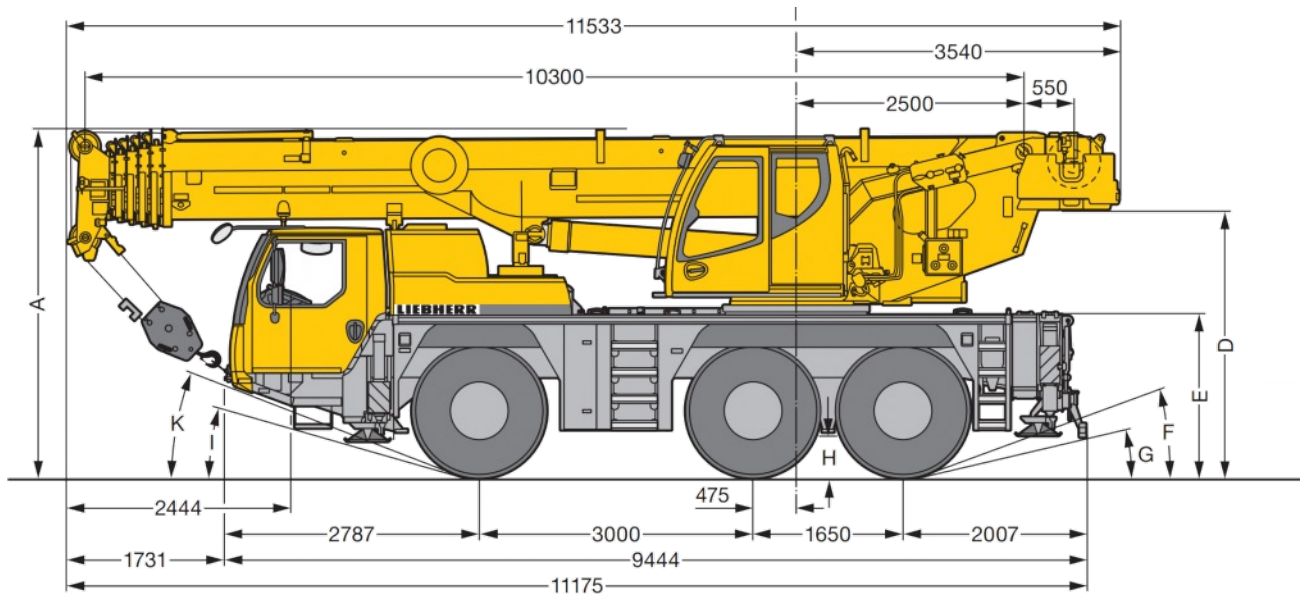

Liebherr LTM1060

Lifting capacities

	10,3 m	13,8 m	17,3 m	20,7 m	24,2 m	27,7 m	31,2 m	34,6 m	38,1 m	41,6 m	45,1 m	48 m		
2,1	60												2,1	
2,4	58,8												2,4	
2,5	58,2												2,5	
3	54,6	42,3	41,5	40,4	34,1	29,6	22,7						3	
3,5	49,9	42,3	42,2	40,7	34,4	30	23,2						3,5	
4	44,5	40,5	40,2	38,1	34,8	30,2	23,6	18,6					4	
4,5	39,8	37,2	36,9	34,9	33,3	29,9	24	18,9	14,6				4,5	
5	36,4	34,2	34,3	32,9	31,1	29,6	24,1	19,1	14,8				5	
6	31,6	28,7	29,1	29,3	28,2	26,6	23,7	19,2	15	11,7			6	
7	26,5	24,1	24,6	24,8	24,8	23,9	22,9	18,7	15,1	12	9,5	7,2	7	
8			20,9	21,1	21,3	20,9	19,7	17,7	14,8	12,1	9,6	7,4	6,1	8
9			17,8	18,3	18,5	18	17	15,9	14,2	11,9	9,7	7,4	6,2	9
10			15,2	15,8	15,9	15,7	14,9	14,3	13,3	11,5	9,5	7,4	6,3	10
11			13,3	13,7	13,7	13,6	13,1	12,6	12,2	11	9,2	7,3	6,3	11
12				11,9	12	11,9	11,7	11,6	11,1	10,4	8,8	7,1	6,2	12
13				10,6	10,6	10,5	10,5	10,5	10,2	9,7	8,5	6,9	6,1	13
14				9,4	9,5	9,4	9,7	9,4	9,3	8,7	8,2	6,7	5,9	14
15					8,5	8,9	8,7	8,5	8,4	8	7,8	6,5	5,8	15
16					7,7	8,1	7,9	7,7	7,6	7,6	7,2	6,3	5,7	16
17					7	7,3	7,2	7	7,1	7	6,6	6,1	5,5	17
18					6,8	6,7	6,6	6,6	6,5	6,4	6,2	5,9	5,4	18
19						6,2	6	6,2	6	5,9	5,8	5,5	5,2	19
20						5,7	5,7	5,7	5,5	5,5	5,4	5	4,9	20
21						5,3	5,4	5,2	5,2	5,1	5	4,6	4,5	21
22							5	4,9	4,9	4,7	4,6	4,2	4,2	22
23							4,7	4,5	4,5	4,4	4,2	3,9	3,9	23
24							4,3	4,2	4,2	4	3,9	3,6	3,6	24
25							4,1	3,9	3,9	3,7	3,6	3,3	3,3	25
26								3,7	3,7	3,5	3,3	3,1	3	26
27								3,5	3,4	3,2	3,1	2,8	2,8	27
28								3,3	3,2	3	2,9	2,6	2,6	28
29									3	2,8	2,7	2,4	2,4	29
30									2,8	2,6	2,5	2,3	2,2	30
31									2,6	2,4	2,3	2,1	2,1	31
32									2,5	2,3	2,1	1,9	1,9	32
33										2,1	2	1,7	1,8	33
34										2	1,8	1,6	1,6	34
35										1,8	1,7	1,5	1,5	35
36											1,6	1,3	1,3	36
37											1,4	1,2	1,2	37
38											1,3	1,1	1,1	38
39											1,2	1	1	39
40												0,9	0,9	40

* over rear

The Liebherr LTM1060 is equipped with the VarioBase system, which allows each outrigger to be extended to any length with the load chart for any configuration automatically.

- Maximum lifting capacity: 60 tonnes
- Telescopic boom 10.3 m - 48 m
- Lattice jib 9.5 m - 16 m
- Operational weight 36 t
- Total counterweight 12.8 t

Liebherr LTM1060

Dimensions

Southern Cranes & Access Ltd

Pollards Way, Southwater, Horsham, RH13 9AQ

Access hire: 01403 339105 . Crane hire: 01403 790874
sales@southerncranes.co.uk . www.southerncranes.co.uk

29 September 2016