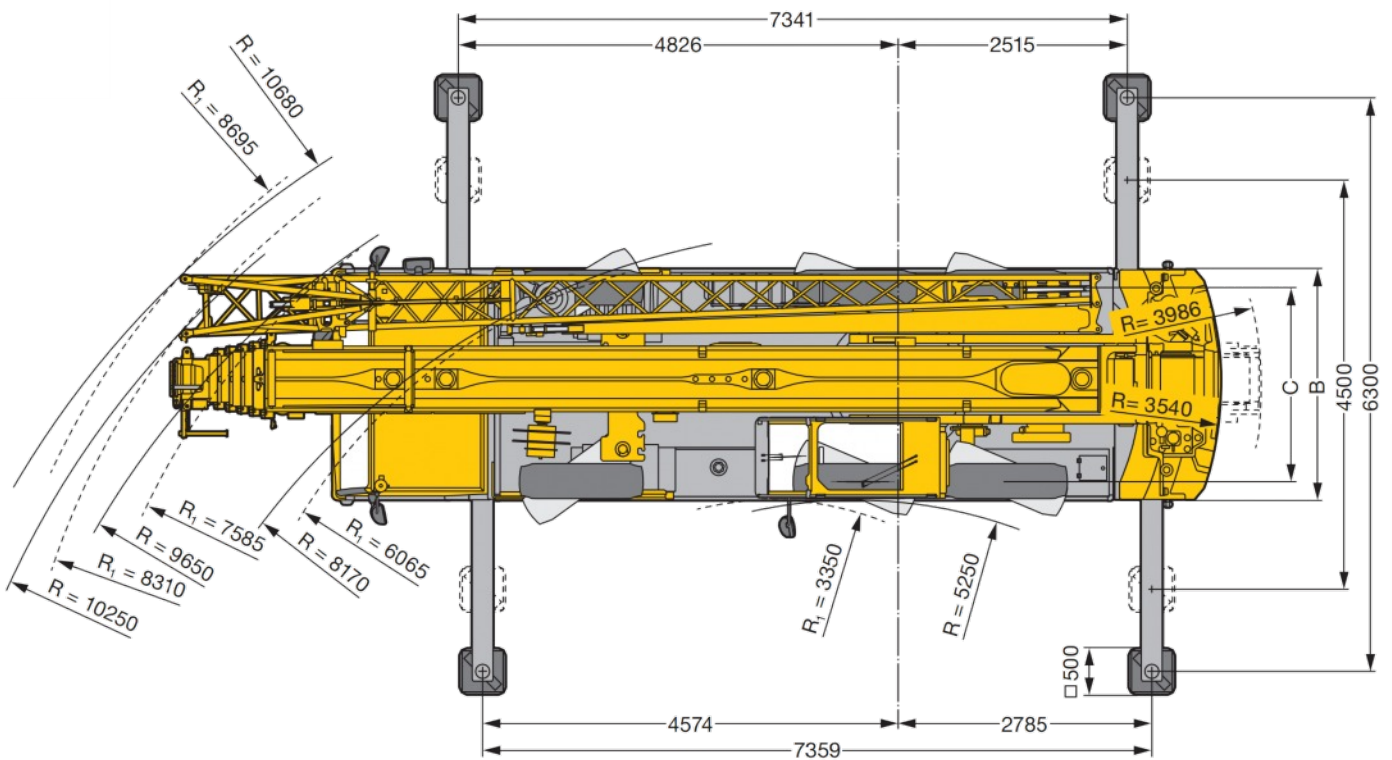

Liebherr LTM1060

Lifting capacities

	10,3 m	13,8 m	17,3 m	20,7 m	24,2 m	27,7 m	31,2 m	34,6 m	38,1 m	41,6 m	45,1 m	48 m		
2,1	60												2,1	
2,4	58,8												2,4	
2,5	58,2												2,5	
3	54,6	42,3	41,5	40,4	34,1	29,6	22,7						3	
3,5	49,9	42,3	42,2	40,7	34,4	30	23,2						3,5	
4	44,5	40,5	40,2	38,1	34,8	30,2	23,6	18,6					4	
4,5	39,8	37,2	36,9	34,9	33,3	29,9	24	18,9	14,6				4,5	
5	36,4	34,2	34,3	32,9	31,1	29,6	24,1	19,1	14,8				5	
6	31,6	28,7	29,1	29,3	28,2	26,6	23,7	19,2	15	11,7			6	
7	26,5	24,1	24,6	24,8	24,8	23,9	22,9	18,7	15,1	12	9,5	7,2	7	
8			20,9	21,1	21,3	20,9	19,7	17,7	14,8	12,1	9,6	7,4	6,1	8
9			17,8	18,3	18,5	18	17	15,9	14,2	11,9	9,7	7,4	6,2	9
10			15,2	15,8	15,9	15,7	14,9	14,3	13,3	11,5	9,5	7,4	6,3	10
11			13,3	13,7	13,7	13,6	13,1	12,6	12,2	11	9,2	7,3	6,3	11
12				11,9	12	11,9	11,7	11,6	11,1	10,4	8,8	7,1	6,2	12
13				10,6	10,6	10,5	10,5	10,5	10,2	9,7	8,5	6,9	6,1	13
14				9,4	9,5	9,4	9,7	9,4	9,3	8,7	8,2	6,7	5,9	14
15					8,5	8,9	8,7	8,5	8,4	8	7,8	6,5	5,8	15
16					7,7	8,1	7,9	7,7	7,6	7,6	7,2	6,3	5,7	16
17					7	7,3	7,2	7	7,1	7	6,6	6,1	5,5	17
18					6,8	6,7	6,6	6,6	6,5	6,4	6,2	5,9	5,4	18
19						6,2	6	6,2	6	5,9	5,8	5,5	5,2	19
20						5,7	5,7	5,7	5,5	5,5	5,4	5	4,9	20
21						5,3	5,4	5,2	5,2	5,1	5	4,6	4,5	21
22							5	4,9	4,9	4,7	4,6	4,2	4,2	22
23							4,7	4,5	4,5	4,4	4,2	3,9	3,9	23
24							4,3	4,2	4,2	4	3,9	3,6	3,6	24
25							4,1	3,9	3,9	3,7	3,6	3,3	3,3	25
26								3,7	3,7	3,5	3,3	3,1	3	26
27								3,5	3,4	3,2	3,1	2,8	2,8	27
28								3,3	3,2	3	2,9	2,6	2,6	28
29									3	2,8	2,7	2,4	2,4	29
30									2,8	2,6	2,5	2,3	2,2	30
31									2,6	2,4	2,3	2,1	2,1	31
32									2,5	2,3	2,1	1,9	1,9	32
33										2,1	2	1,7	1,8	33
34										2	1,8	1,6	1,6	34
35										1,8	1,7	1,5	1,5	35
36											1,6	1,3	1,3	36
37											1,4	1,2	1,2	37
38											1,3	1,1	1,1	38
39											1,2	1	1	39
40												0,9	0,9	40

* over rear

The Liebherr LTM1060 is equipped with the VarioBase system, which allows each outrigger to be extended to any length with the load chart for any configuration automatically.

- Maximum lifting capacity: 60 tonnes
- Telescopic boom 10.3 m - 48 m
- Lattice jib 9.5 m - 16 m
- Operational weight 36 t
- Total counterweight 12.8 t

Liebherr LTM1060

Dimensions

Southern Cranes & Access Ltd

Pollards Way, Southwater, Horsham, RH13 9AQ

Access hire: 01403 339105 . Crane hire: 01403 790874
sales@southerncranes.co.uk . www.southerncranes.co.uk

29 September 2016