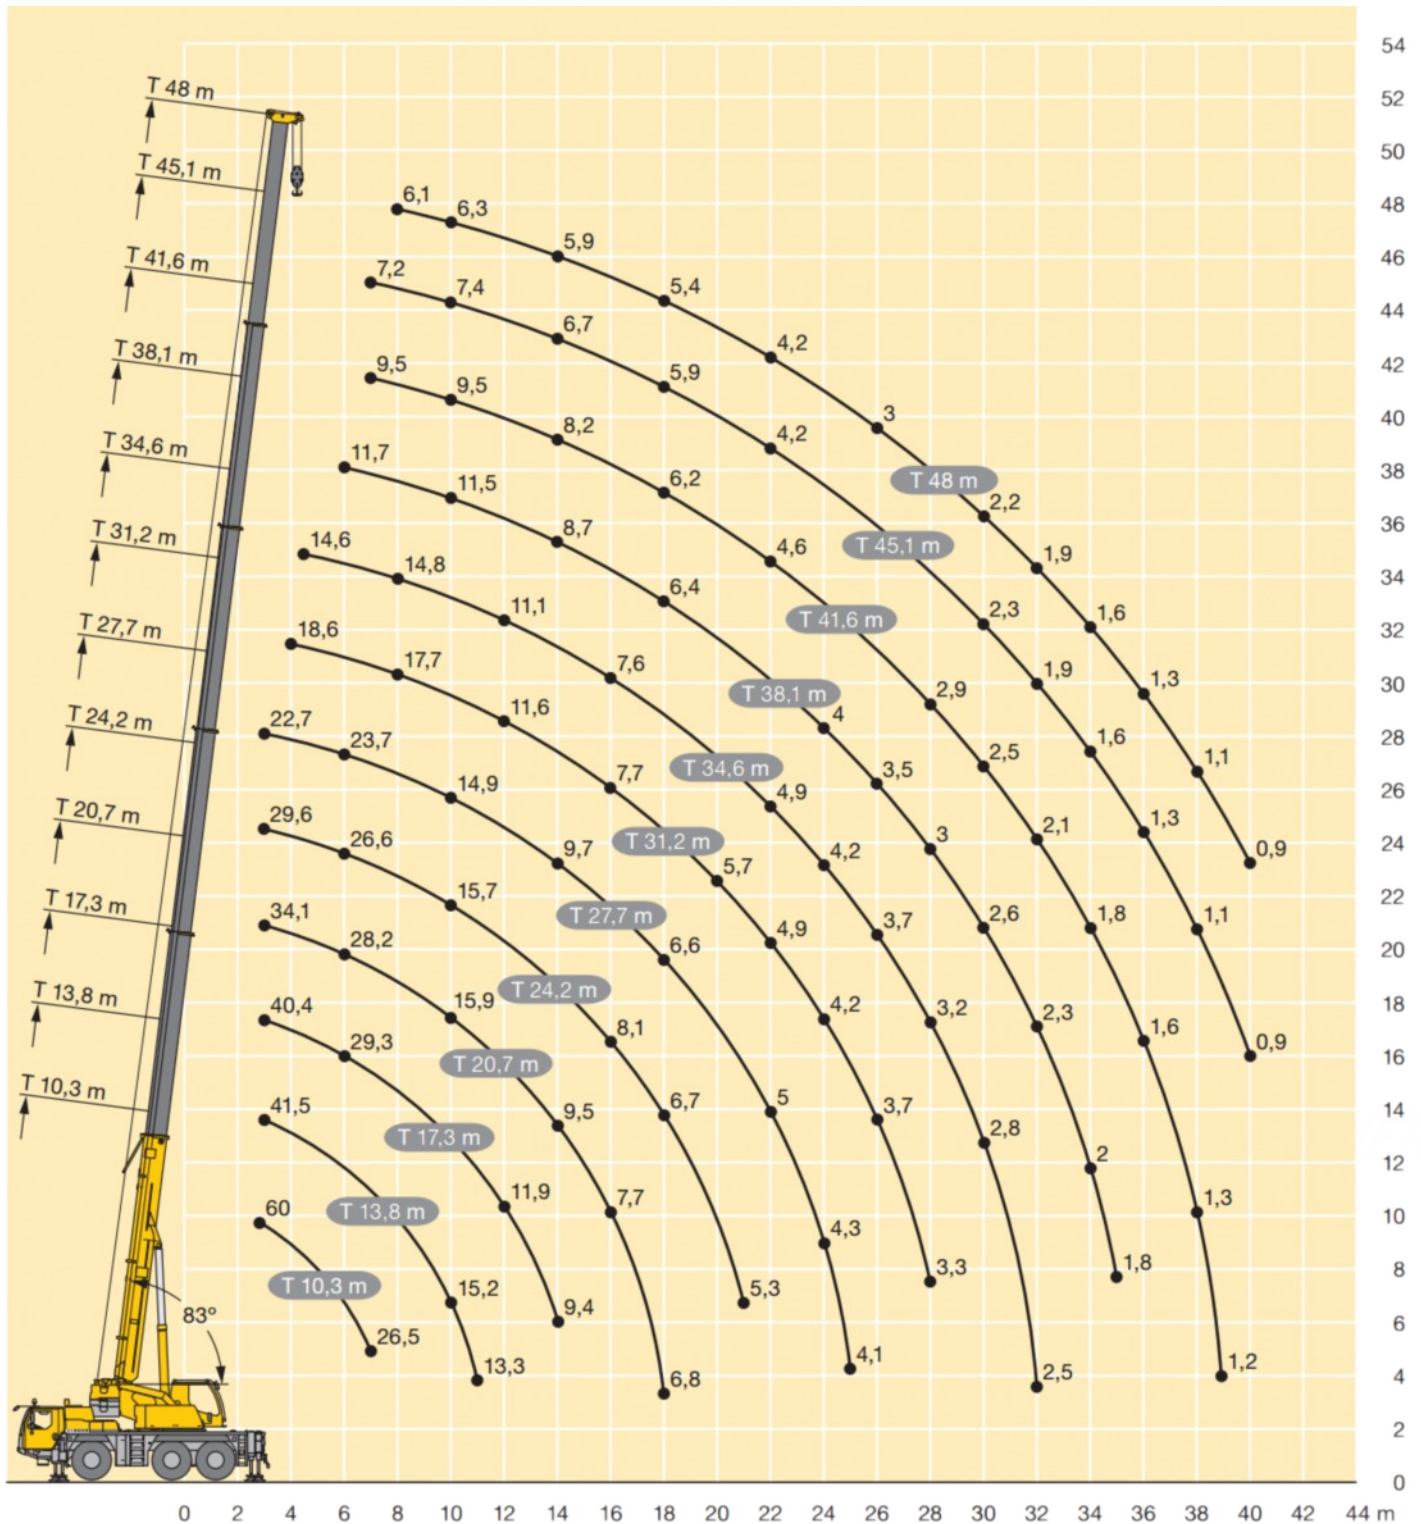

Liebherr LTM1060

Working range

Liebherr LTM1060

Lifting capacities

	10,3 m	13,8 m	17,3 m	20,7 m	24,2 m	27,7 m	31,2 m	34,6 m	38,1 m	41,6 m	45,1 m	48 m		
2,1	60												2,1	
2,4	58,8												2,4	
2,5	58,2												2,5	
3	54,6	42,3	41,5	40,4	34,1	29,6	22,7						3	
3,5	49,9	42,3	42,2	40,7	34,4	30	23,2						3,5	
4	44,5	40,5	40,2	38,1	34,8	30,2	23,6	18,6					4	
4,5	39,8	37,2	36,9	34,9	33,3	29,9	24	18,9	14,6				4,5	
5	36,4	34,2	34,3	32,9	31,1	29,6	24,1	19,1	14,8				5	
6	31,6	28,7	29,1	29,3	28,2	26,6	23,7	19,2	15	11,7			6	
7	26,5	24,1	24,6	24,8	24,8	23,9	22,9	18,7	15,1	12	9,5	7,2	7	
8			20,9	21,1	21,3	20,9	19,7	17,7	14,8	12,1	9,6	7,4	6,1	8
9			17,8	18,3	18,5	18	17	15,9	14,2	11,9	9,7	7,4	6,2	9
10			15,2	15,8	15,9	15,7	14,9	14,3	13,3	11,5	9,5	7,4	6,3	10
11			13,3	13,7	13,7	13,6	13,1	12,6	12,2	11	9,2	7,3	6,3	11
12				11,9	12	11,9	11,7	11,6	11,1	10,4	8,8	7,1	6,2	12
13				10,6	10,6	10,5	10,5	10,5	10,2	9,7	8,5	6,9	6,1	13
14				9,4	9,5	9,4	9,7	9,4	9,3	8,7	8,2	6,7	5,9	14
15					8,5	8,9	8,7	8,5	8,4	8	7,8	6,5	5,8	15
16					7,7	8,1	7,9	7,7	7,6	7,6	7,2	6,3	5,7	16
17					7	7,3	7,2	7	7,1	7	6,6	6,1	5,5	17
18					6,8	6,7	6,6	6,6	6,5	6,4	6,2	5,9	5,4	18
19						6,2	6	6,2	6	5,9	5,8	5,5	5,2	19
20						5,7	5,7	5,7	5,5	5,5	5,4	5	4,9	20
21						5,3	5,4	5,2	5,2	5,1	5	4,6	4,5	21
22							5	4,9	4,9	4,7	4,6	4,2	4,2	22
23							4,7	4,5	4,5	4,4	4,2	3,9	3,9	23
24							4,3	4,2	4,2	4	3,9	3,6	3,6	24
25							4,1	3,9	3,9	3,7	3,6	3,3	3,3	25
26								3,7	3,7	3,5	3,3	3,1	3	26
27								3,5	3,4	3,2	3,1	2,8	2,8	27
28								3,3	3,2	3	2,9	2,6	2,6	28
29									3	2,8	2,7	2,4	2,4	29
30									2,8	2,6	2,5	2,3	2,2	30
31									2,6	2,4	2,3	2,1	2,1	31
32									2,5	2,3	2,1	1,9	1,9	32
33										2,1	2	1,7	1,8	33
34										2	1,8	1,6	1,6	34
35										1,8	1,7	1,5	1,5	35
36											1,6	1,3	1,3	36
37											1,4	1,2	1,2	37
38											1,3	1,1	1,1	38
39											1,2	1	1	39
40												0,9	0,9	40

* over rear

The Liebherr LTM1060 is equipped with the VarioBase system, which allows each outrigger to be extended to any length with the load chart for any configuration automatically.

- Maximum lifting capacity: 60 tonnes
- Telescopic boom 10.3 m - 48 m
- Lattice jib 9.5 m - 16 m
- Operational weight 36 t
- Total counterweight 12.8 t