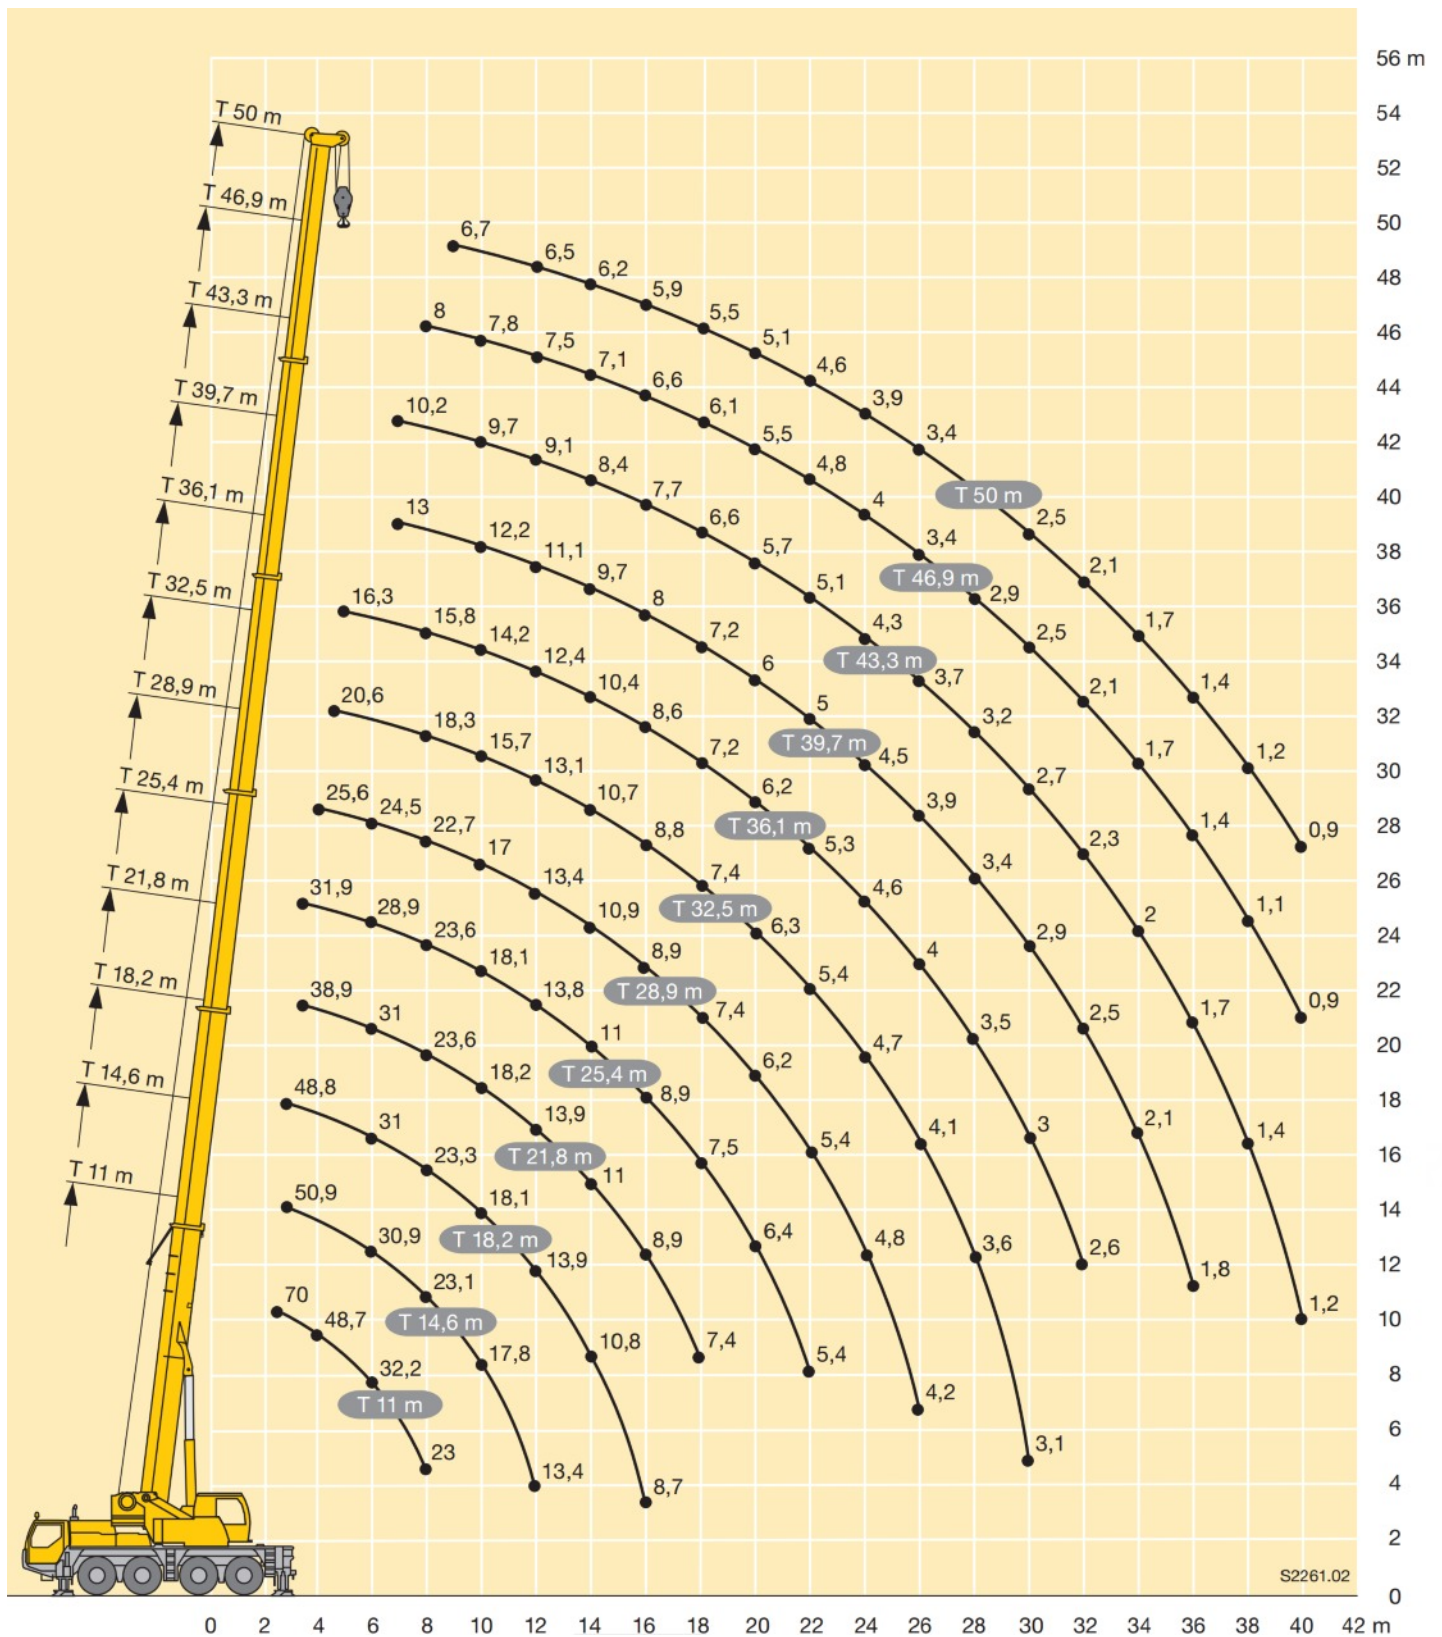

SOUTHERN CRANES & ACCESS

Liebherr LTM1070

Southern Cranes & Access Ltd

Pollards Way, Southwater, Horsham, RH13 9AQ

Access hire: 01403 339105 . Crane hire: 01403 790874
sales@southerncranes.co.uk . www.southerncranes.co.uk

Cranes
Access
Transport
Contract Lifting
Training

Liebherr LTM1070

Working range

Liebherr LTM1070

Dimensions

Southern Cranes & Access Ltd

Pollards Way, Southwater, Horsham, RH13 9AQ

Access hire: 01403 339105 . Crane hire: 01403 790874
sales@southerncranes.co.uk . www.southerncranes.co.uk