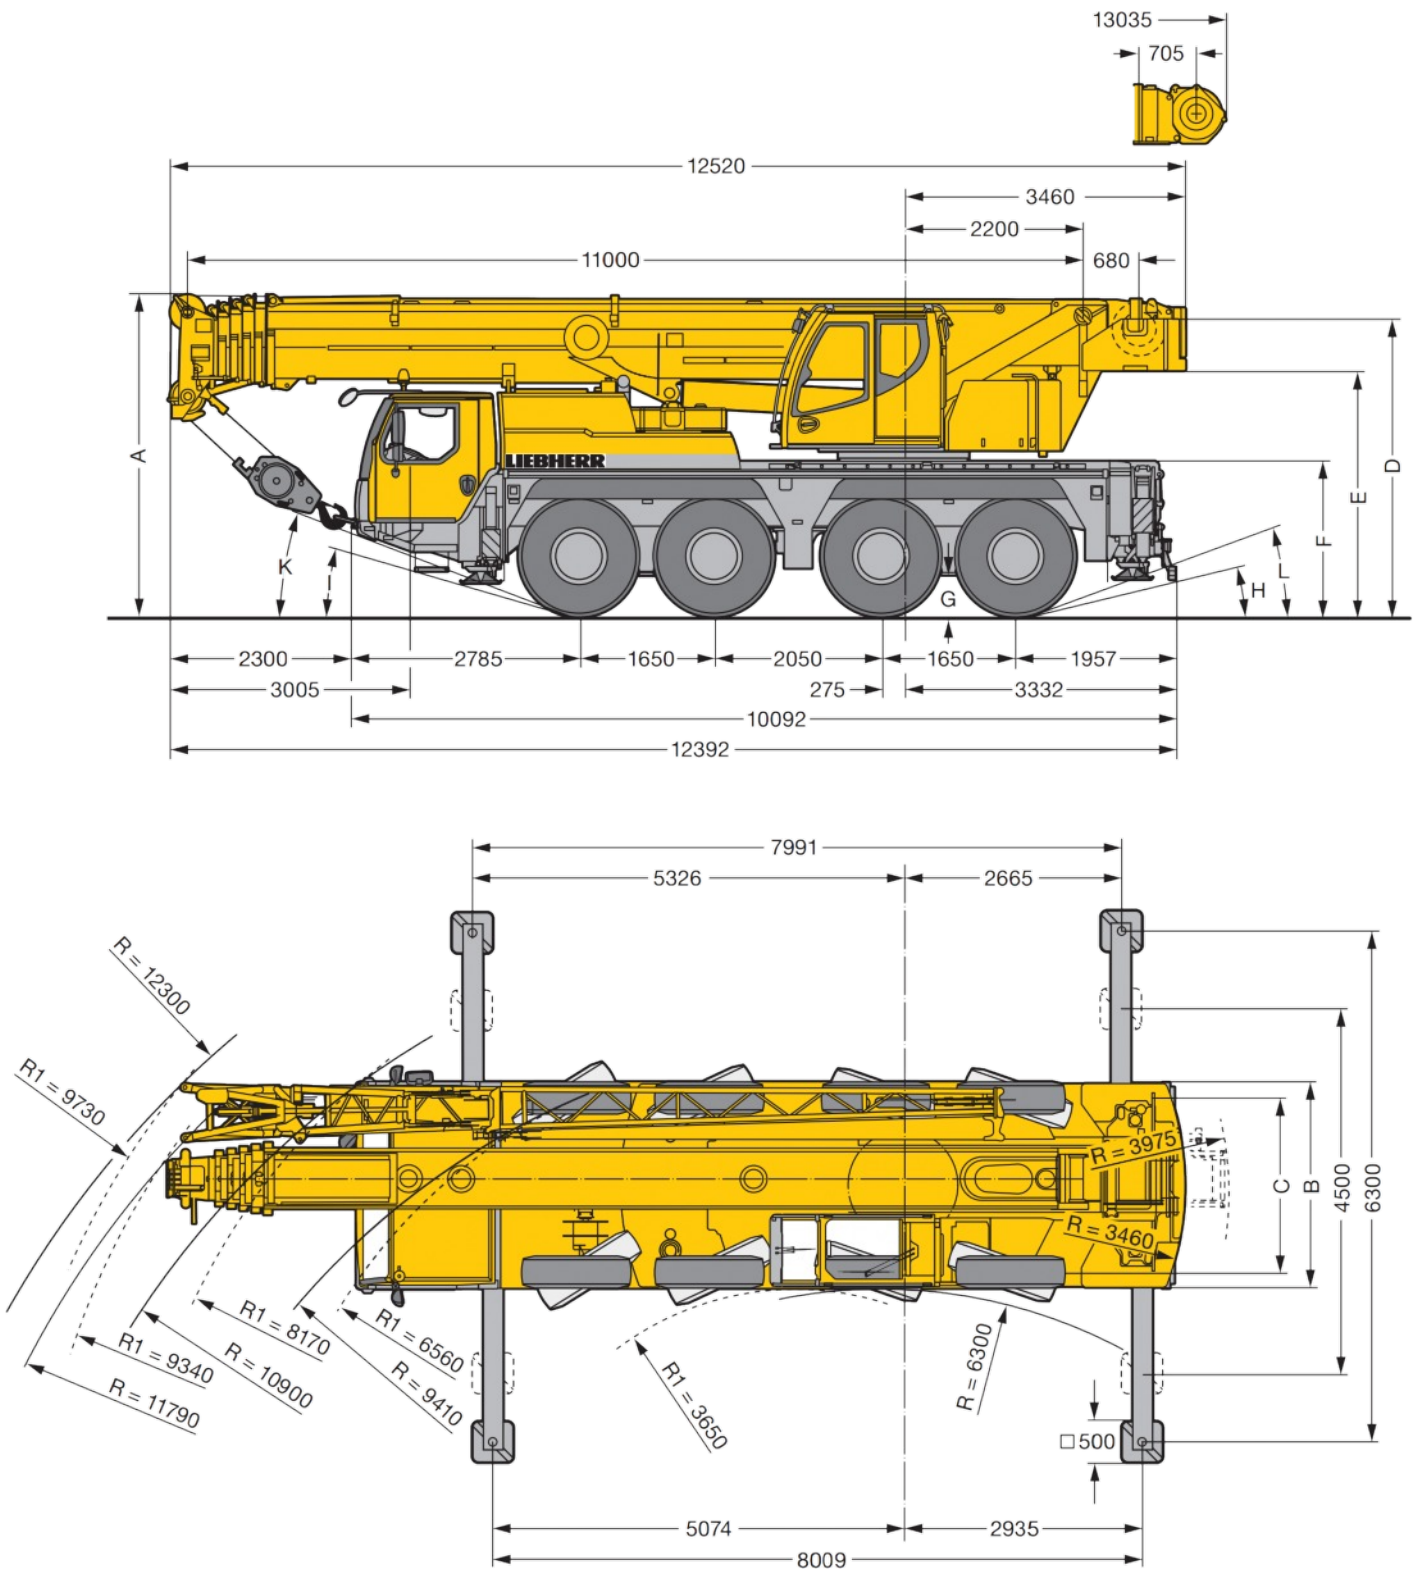

Cranes
Access
Transport
Contract Lifting
Training

Liebherr LTM1070

Working range

Liebherr LTM1070

Dimensions

Southern Cranes & Access Ltd

Pollards Way, Southwater, Horsham, RH13 9AQ

Access hire: 01403 339105 . Crane hire: 01403 790874
sales@southerncranes.co.uk . www.southerncranes.co.uk